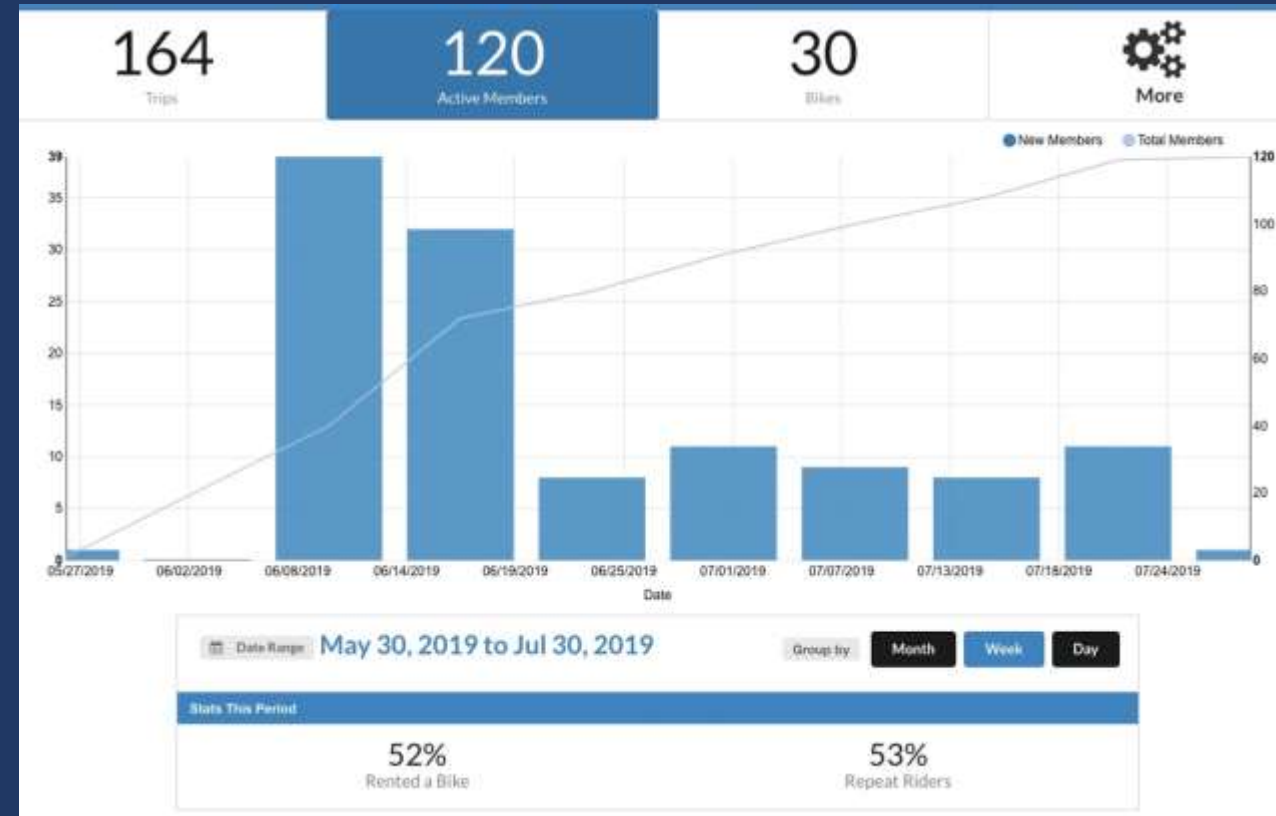

If you build it, they will ride

Membership Plans

Plan Name	Active Memberships	Expired Memberships	All-Time Purchases
Pay-As-You-Go	72	0	72
Annual Membership	44	0	44
Student Annual Membership	4	0	4

June 14 ~ July 30

44 days