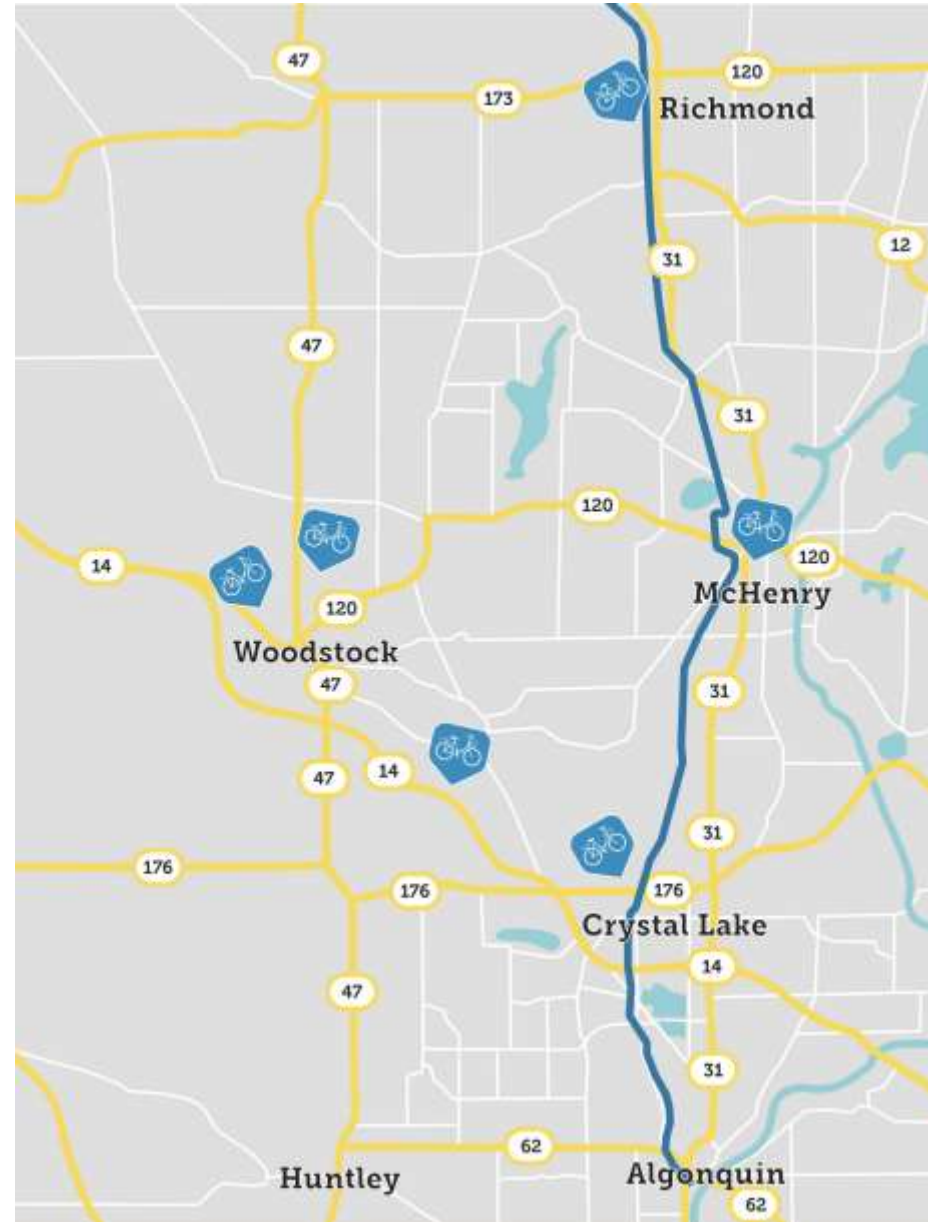

Grab a bike and go

McHenry Government Center

Woodstock Metra

Richmond

McHenry Rec Center

Crystal Lake Metra

Promotional Materials

#bikeMC
McHenry County, IL
bike sharing

For more information visit bike.zagster.com/bikeMC or at bikeMC.com

Metra Advertising

Bike share is now available in McHenry County!

Station Locations:
Downtown Crystal Lake
Woodstock Square
McHenry Recreation Center
Downtown Richmond
McHenry County College
McHenry County Administration

Learn more at: bikeMC.com

bikeMC

Bike share is now available in McHenry County!

Station Locations:
Crystal Lake Metra
Woodstock Metra
McHenry Recreation Center
Downtown Richmond
McHenry County College
McHenry County Administration