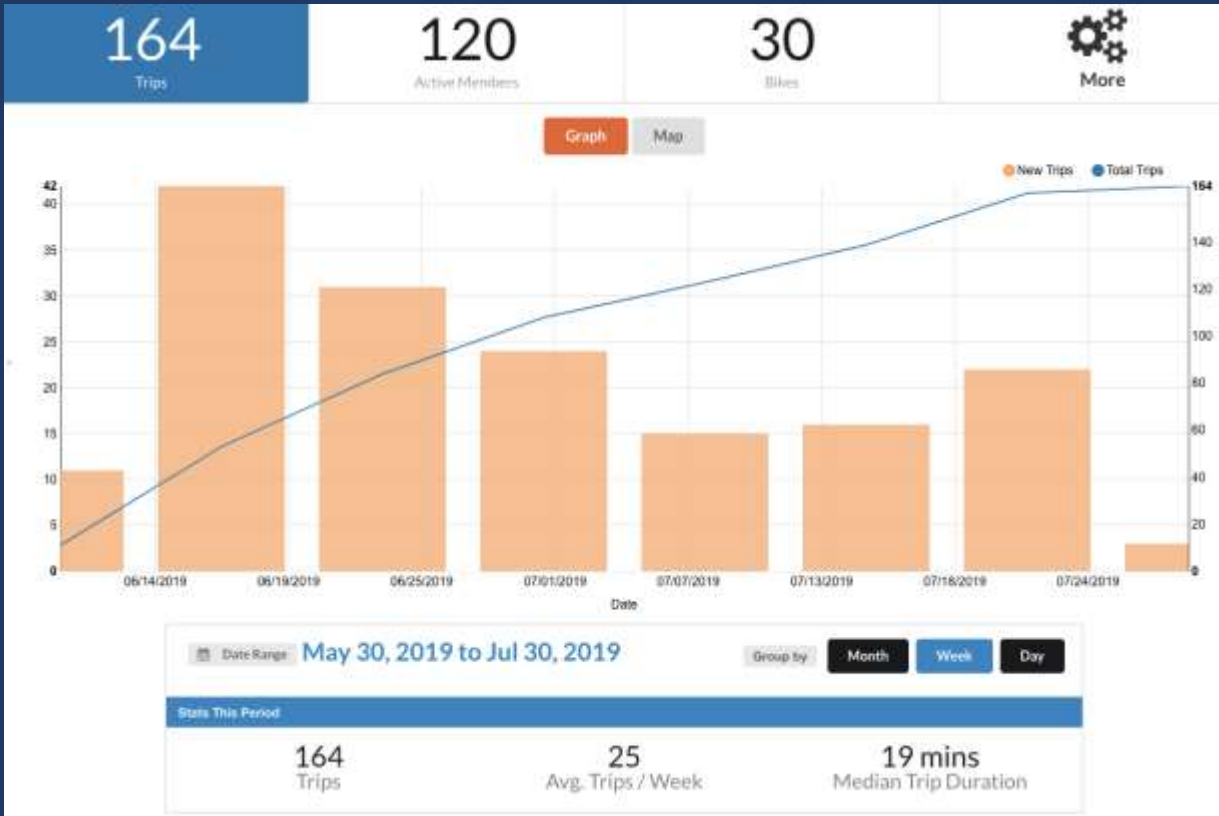

🔍 Search Map Menu ☰

> [Blog](#) > [Newsletter](#) > [Insider Guide](#)

11,000 page views since June 1

#bikeMC Launch Party ~ June 14, 2019

McHenry Recreation Center, McHenry, Illinois

Visit McHenry County
Board & Staff

Star 105.5 Radio Ad

(60) 60 second commercials over 2 weeks

Mayor Jett – McHenry
Joe Cicero – Star 105.5

Communities Working Together

Mayor Jett – McHenry
Mayor Sager – Woodstock
President Kunz - Richmond

Physical branding

#bikeMC SWAG

If you build it, they will ride

Membership Plans

Plan Name	Active Memberships	Expired Memberships	All-Time Purchases
Pay-As-You-Go	72	0	72
Annual Membership	44	0	44
Student Annual Membership	4	0	4